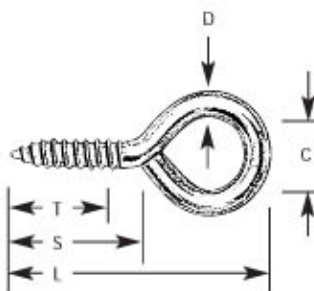

Stainless Steel Eye Bolts W/Nuts And Plates

Numbers Dimensions

Model No.	Item No.	Thread Dia. X O.A. Length (L)	Shank Length (S)	Thread Length (T)	Inside Eye Dia. (C)	Thread Size (W)	Wire Diameter	Pcs. Per Shelf Box	Pcs. Per Case	Lbs. Per 100 Pcs.
14299	2-ASS	3/16" x 1 1/2"	3/4"	3/4"	3/8"	10-24	.160	10	100	2.4
14301	2SS	3/16" x 2"	1 5/16"	1 5/16"	5/16"	10-24	.160	10	100	2.5
14303	4-S2SS	1/4" x 2"	1"	7/8"	9/16"	1/4-20	.214	10	100	4.6
14305	4SS	1/4" x 2 5/8"	1 7/8"	1 3/4"	3/8"	1/4-20	.214	10	100	4.9
14307	4-S3SS	1/4" x 3"	2"	1 3/4"	9/16"	1/4-20	.214	10	100	5.8
14309	4-ASS	1/4" x 4"	3"	2 3/4"	9/16"	1/4-20	.214	10	100	6.8
14311	5SS	5/16" x 3 1/4"	1 7/8"	1 3/4"	1/2"	5/16-18	.273	10	100	9.4
14313	5-ASS	5/16" x 4"	2 5/8"	2 1/2"	3/4"	5/16-18	.273	10	100	11.3
14314	5-BSS	5/16" x 5"	3 1/2"	3"	3/4"	5/16-18	.273	10	100	14.0
14312	5-CSS	5/16" x 6"	4 1/2"	3"	3/4"	5/16-18	.273	10	100	13.8
14316	5-ESS	5/16" x 8"	6 1/2"	3"	3/4"	5/16-18	.273	10	100	17.1
14315	6SS	3/8" x 3 7/8"	2 1/2"	2 3/8"	5/8"	3/8-16	.332	10	100	15.9
14322	6-RSS	3/8" x 4"	2 1/4"	2"	1"	3/8-16	.332	10	100	18.0
14323	6-ASS	3/8" x 5"	3 1/4"	3"	1"	3/8-16	.332	10	100	21.0
14317	6-BSS	3/8" x 6"	4 1/4"	3"	1"	3/8-16	.332	10	100	23.9
14319	6-CSS	3/8" x 8"	6 1/4"	3 7/8"	1"	3/8-16	.332	10	100	28.6
14327	8-RSS	1/2" x 4"	1 3/4"	1 1/4"	1 1/4"	1/2-13	.445	10	100	32.7
14328	8SS	1/2" x 6"	3 3/4"	3"	1 1/4"	1/2-13	.445	10	100	44.9
14329	8-ASS	1/2" x 8"	5 3/4"	3 7/8"	1 1/4"	1/2-13	.445	10	100	50.2
14330	8-BSS	1/2" x 10"	7 3/4"	3 7/8"	1 1/4"	1/2-13	.445	10	100	59.3
14332	8-CSS	1/2" x 12"	9 3/4"	3 7/8"	1 1/4"	1/2-13	.445	10	100	71.3

Stainless Steel Eye Screws

Numbers Dimensions

Model No.	Item No.	O.A. Length (L)	Shank Length (S)	Thread Length (T)	I.D. Eye (C)	Wire Diameter (D)	Pcs. Per Shelf Box	Pcs. Per Case	Lbs. Per 100 Pcs.
14370	OSSE	2 7/8"	1 5/16"	1 5/16"	1 3/16"	.307	20	200	10.2
14371	2SSE	2 5/8"	1 1/4"	1 1/8"	3/4"	.250	20	200	6.9
14372	4SSE	2 3/16"	1 1/8"	1"	5/8"	.214	20	200	4.3
14374	8SSE	1 5/8"	3/4"	5/8"	1/2"	.160	20	200	1.6