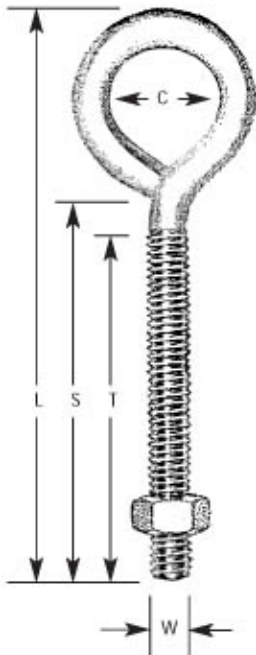

Stainless Steel Eye Bolts W/Nuts And Plates

Numbers Dimensions

Model No.	Item No.	Thread Dia. X O.A. Length (L)	Shank Length (S)	Thread Length (T)	Inside Eye Dia. (C)	Thread Size (W)	Wire Diameter	Pcs. Per Shelf Box	Pcs. Per Case	Lbs. Per 100 Pcs.
14299	2-ASS	3/16" x 1 1/2"	3/4"	3/4"	3/8"	10-24	.160	10	100	2.4
14301	2SS	3/16" x 2"	1 5/16"	1 5/16"	5/16"	10-24	.160	10	100	2.5
14303	4-S2SS	1/4" x 2"	1"	7/8"	9/16"	1/4-20	.214	10	100	4.6
14305	4SS	1/4" x 2 5/8"	1 7/8"	1 3/4"	3/8"	1/4-20	.214	10	100	4.9
14307	4-S3SS	1/4" x 3"	2"	1 3/4"	9/16"	1/4-20	.214	10	100	5.8
14309	4-ASS	1/4" x 4"	3"	2 3/4"	9/16"	1/4-20	.214	10	100	6.8
14311	5SS	5/16" x 3 1/4"	1 7/8"	1 3/4"	1/2"	5/16-18	.273	10	100	9.4
14313	5-ASS	5/16" x 4"	2 5/8"	2 1/2"	3/4"	5/16-18	.273	10	100	11.3
14314	5-BSS	5/16" x 5"	3 1/2"	3"	3/4"	5/16-18	.273	10	100	14.0
14312	5-CSS	5/16" x 6"	4 1/2"	3"	3/4"	5/16-18	.273	10	100	13.8
14316	5-ESS	5/16" x 8"	6 1/2"	3"	3/4"	5/16-18	.273	10	100	17.1
14315	6SS	3/8" x 3 7/8"	2 1/2"	2 3/8"	5/8"	3/8-16	.332	10	100	15.9
14322	6-RSS	3/8" x 4"	2 1/4"	2"	1"	3/8-16	.332	10	100	18.0
14323	6-ASS	3/8" x 5"	3 1/4"	3"	1"	3/8-16	.332	10	100	21.0
14317	6-BSS	3/8" x 6"	4 1/4"	3"	1"	3/8-16	.332	10	100	23.9
14319	6-CSS	3/8" x 8"	6 1/4"	3 7/8"	1"	3/8-16	.332	10	100	28.6
14327	8-RSS	1/2" x 4"	1 3/4"	1 1/4"	1 1/4"	1/2-13	.445	10	100	32.7
14328	8SS	1/2" x 6"	3 3/4"	3"	1 1/4"	1/2-13	.445	10	100	44.9
14329	8-ASS	1/2" x 8"	5 3/4"	3 7/8"	1 1/4"	1/2-13	.445	10	100	50.2
14330	8-BSS	1/2" x 10"	7 3/4"	3 7/8"	1 1/4"	1/2-13	.445	10	100	59.3
14332	8-CSS	1/2" x 12"	9 3/4"	3 7/8"	1 1/4"	1/2-13	.445	10	100	71.3