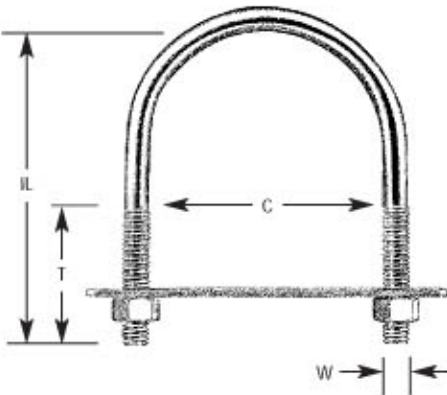

Give us a call!

We'll find it!

Ph 323.252.0259

Fx 323.262.6050

Stainless Steel U-Bolts W/Nuts And Plates

Numbers Dimensions

Model No.	Item No.	Width Between Legs (C)	Inside Length (IL)	Thread Length (T)	Fits Pipe Size	Wire Diameter (D)	Thread Size (W)	Pcs. Per Shelf Box	Pcs. Per Case	Lbs. Per 100 Pcs.
14417	303SS	3/4"	2 3/4"	2"	3/8"	.214	1/4-20	10	100	9.4
14421	304SS	1"	1 3/4"	1"	1/2"	.214	1/4-20	10	100	9.7
14424	308SS	1 1/8"	2 1/2"	1 1/2"	3/4"	.214	1/4-20	10	100	10.4
14426	309SS	1 3/8"	2 3/4"	1 3/4"	1"	.214	1/4-20	10	100	11.3
14427	310SS	2"	3 1/2"	1 3/4"	1 1/2"	.214	1/4-20	10	100	16.6
14430	320SS	1 3/8"	2 1/2"	1 1/4"	1"	.273	5/16-18	10	100	17.8
14431	381SS	1 3/8"	3 3/4"	2 1/8"	1"	.273	5/16-18	10	100	22.8
14433	322SS	1 3/4"	3"	1 1/2"	1 1/4"	.273	5/16-18	10	100	20.6
14435	383SS	1 3/4"	4 1/4"	2 1/2"	1 1/4"	.273	5/16-18	10	100	25.4
14436	327SS	2 1/2"	3 1/2"	1 1/2"	2"	.273	5/16-18	10	100	23.0
14470	385SS	2"	3 11/16"	2"	1 1/2"	.273	5/16-18	10	100	23.0
14441	386SS	2"	4 11/16"	2 3/4"	1 1/2"	.273	5/16-18	10	100	27.2
14443	389SS	2 1/2"	5 3/16"	3"	2"	.273	5/16-18	10	100	32.0
14437	330SS	2 1/2"	3 5/8"	1 3/4"	2"	.330	3/18-16	10	100	30.1
14438	332SS	3"	4 1/8"	1 3/4"	2 1/2"	.330	3/18-16	10	100	40.0
14439	334SS	3 1/2"	4 5/8"	2"	3"	.330	3/18-16	10	100	43.5